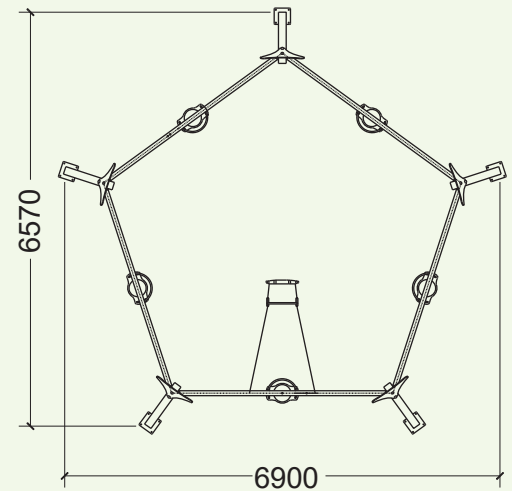

en

Creating the stimulating sensation of flying and lightness, swinging is much fun for the children. Besides, swinging stimulates the vestibular system and helps developing the coordination, the spatial perception and the ability to balance. The five-way swing promises a lot of fun and fosters the socialisation and communication between the children.

Pentagonal five-way swing with 5 flat safety seats, all equipped with protection bars in order to avoid that the children while swinging descend forward to the centre of the swing.

Optional available also with inclusive swing's seats, special baby seats and Koala seats in any combination of the different swing's seats.

fr

Se balancer amuse beaucoup les enfants, et crée une sensation stimulante de vol et de légèreté. De même, se balancer active le système vestibulaire et développe la coordination, la perception spatiale ainsi que l'équilibre.

La balançoire multiple favorise le divertissement, la socialisation et la communication entre les enfants.

Balançoire multiple pentagonal avec 5 sièges plats de sécurité, tous équipés avec une barre de protection pour empêcher que les enfants sortent vers l'avant au centre pendant le mouvement.

En option également disponible avec des sièges inclusifs, sièges bébé et sièges Koala, à toute combinaison au choix.

mm.

COLUMPIO MÚLTIPLE (5 PLAZAS)
FIVE WAY SWING (5 SEATS)
BALANÇOIRE MULTIPLE (5 PLACES)