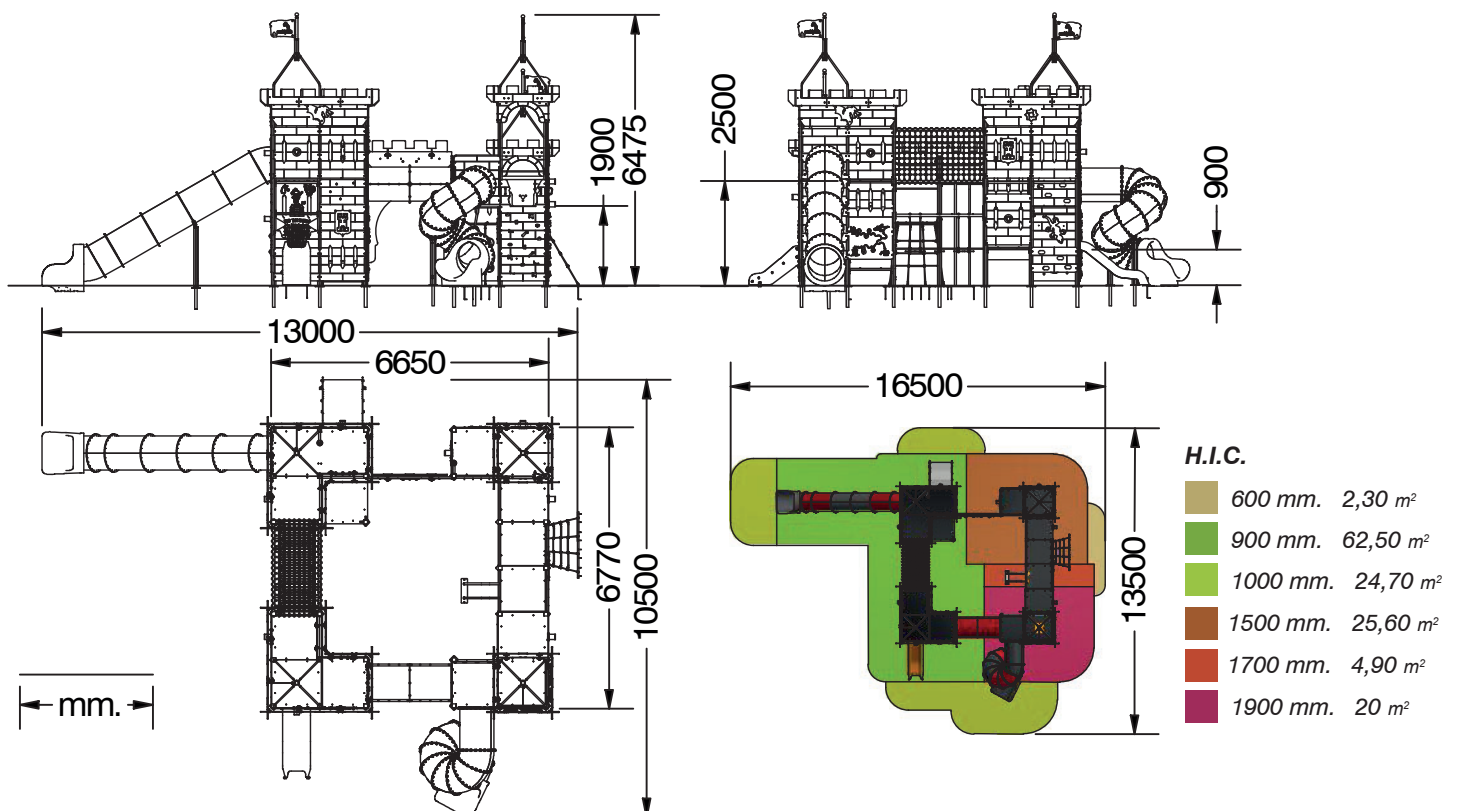

The play structure has a variety of accesses and descents with different levels of challenge: stepped platforms, ladders, inclined climbing red, double climbing walls, double firemen's poles and 4 slides. Straight tube slide of height 2,50m. Spiral tube slide of height 1,90m. Open straight slide of 0,90m. Inclusive wide slide of height 0,58m to which the children with wheelchairs may transfer from their wheelchair to the play structure. It's equipped with diverse handles and protection bars in order to facilitate a lot of possibilities to hold on. The extra width of this slide allows children with reduced mobility to slide down together with somebody else.

Additional to the multitude of physical activities we can find along the play combination themed play activities (dungeon, photocall, 3-in-a-row, medieval themed alphabet soup and storytelling, tube phones, etc.) in order to foster communication and cognition. The inner area of the castle is completely accessible and generates a refuge for the children.

Design, fortified wall covering and original medieval details convey the perception of being in the Middle Ages. Arrow slits all around the castle permit to spy the surroundings. Merlons, flags, cannons, swords, bells, armorial bearings, dragons and salamanders complete the atmosphere. Emblem customizable.

CASTILLO MEDIEVAL
MEDIEVAL CASTLE
CHÂTEAU MÉDIÉVAL