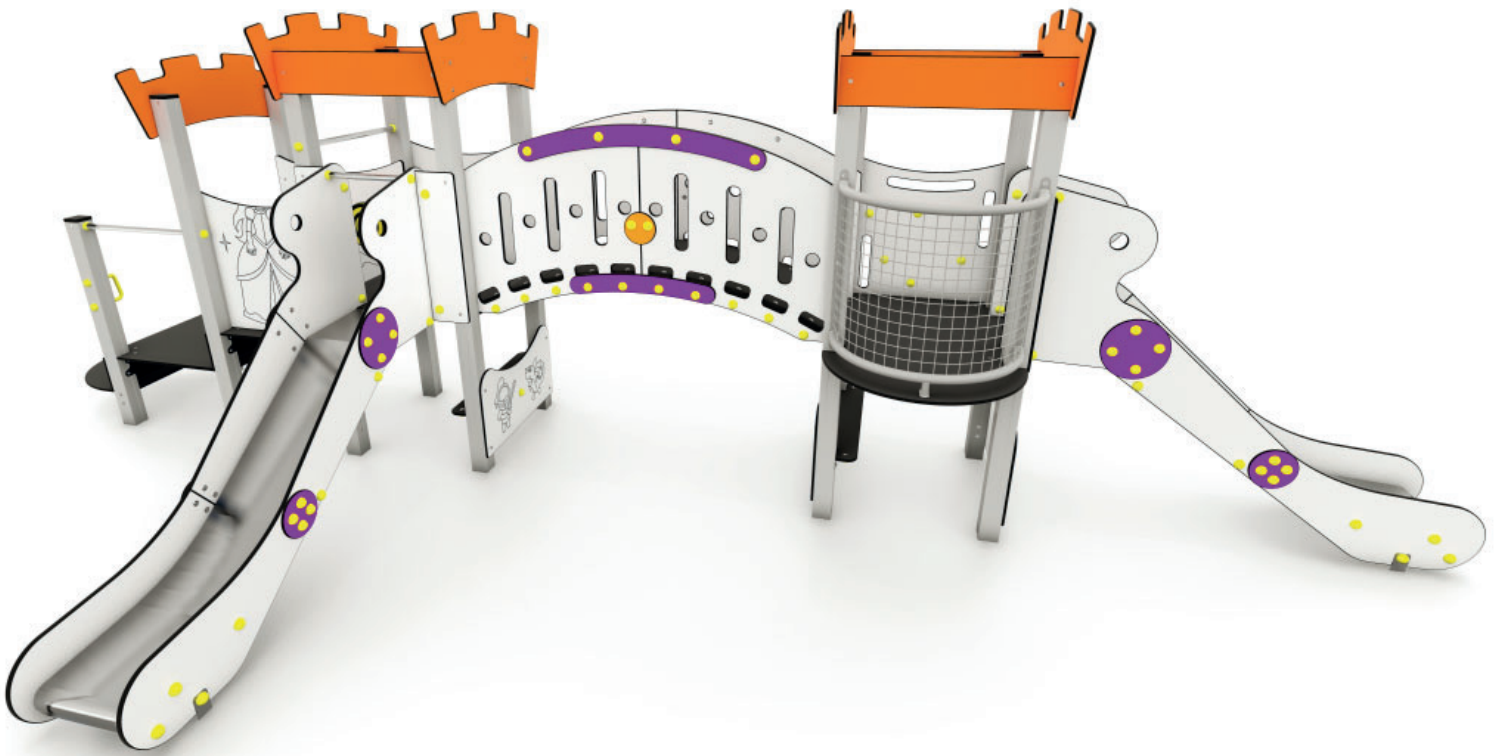

DRA-60BT

COMPLEJO "MINI-CASTILLO" 2 TORRES CON ACCESO INCLUSIVO
COMBINATION "MINI CASTLE" 2 TOWERS WITH INCLUSIVE ACCESS
COMBINAISON "MINI CHÂTEAU" 2 TOURS AVEC ACCÈS INCLUSIF

Características

Characteristics

Caractéristiques

EN 1176

776 x 310 x 240 cm.

+ 1 año

118 cm.

Nº
26 u.

44,10 m²

* Estructura

Structure
Structure

Aluminio EN-AW 6063, anodizado
Aluminium EN-AW 6063, anodized
Aluminium EN-AW 6063, anodisé

* Paneles

Panels
Panneaux

HDPE (Polietileno de alta densidad) de 13 y 19 mm.
HDPE (High-density polyethylene) 13 and 19 mm.
PEHD (Polyéthylène de haute densité) 13 et 19 mm.

* Deslizadores

Sliding soles
Glissières

Acero Inoxidable 90 cm.
Stainless Steel 90 cm.
Acier Inoxydable 90 cm.

* Plataformas y Peldaños

Platforms and steps
Plateformes et marches

Contrachapado Fenólico Antideslizante de 15 y 18 mm.
Phenolic nonslip plywood 15 and 18 mm.
Contreplaqué Phenolique Antiglossant 15 et 18 mm.

* Barras

Bars
Barres

Acero Inoxidable
Stainless Steel
Acier Inoxydable