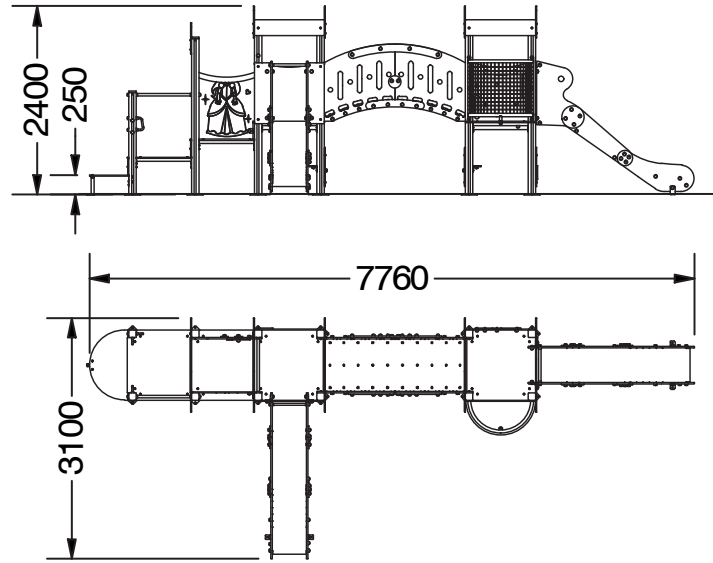

Caractéristiques

EN 1176

776 x 310 x 240 cm.

+ 1 año

118 cm.

Nº
26 u.

44,10 m²

* Estructura

* Deslizadores

Sliding soles
Glissières

Acero Inoxidable 90 cm.
Stainless Steel 90 cm.
Acier Inoxydable 90 cm.

* Plataformas y Peldaños

Platforms and steps
Plateformes et marches

Contrachapado Fenólico Antideslizante de 15 y 18 mm.
Phenolic nonslip plywood 15 and 18 mm.
Contreplaqué Phenolique Antiglossant 15 et 18 mm.

en

Multi-activity play structure formed by two towers with platform height 0,90m. An inclusive access with stairs in the form of stepped platforms equipped with risers and a transition platform facilitate the way up for children with reduced mobility. The structure offers complete stability and safety. The towers are connected by an arched bridge with protective safety barriers. One of the towers is equipped with a balcony. Descent via two slides. The play structure includes activity panels which can be used from inside and outside of the tower: medieval storytelling, turning spiral disk and double photocall. In the lower part of the towers there are two refuge zones protected by panels and equipped with benches insinuating depending on role play dungeons or pleasant places of retreat. Decoration with merlons and other original details realised by themed engravings and superimposed panels. Play structure made of high quality materials, great resistance, long durability and low maintenance. Screws made of galvanised / stainless steel and hidden by nylon coverings. Installation of the posts with ground sleeves of hot-dip galvanised steel.