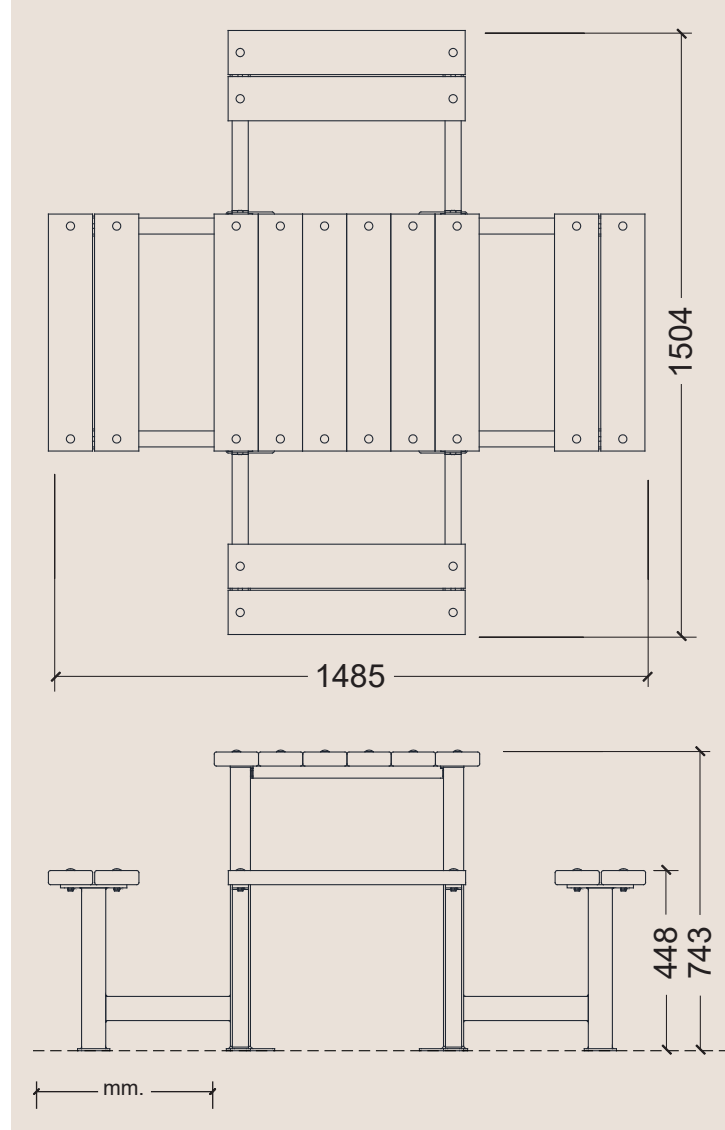

Set of table with benches made of structure of hot-dip galvanised steel tube 50x50mm and 60x40mm. Table top and seats are realised with WPC (wood plastic composite) boards of 110x35mm. Galvanised screws. The table disposes of seats on all 4 sides. Optionally it can be supplied with less seats in order to provide place for wheelchair users.

Table for permanent installation outdoors, suitable for all weather conditions. Thanks to the employed materials and to its stability, it is resistant, long-living and maintenance free, ideal for installation at camping sites, hotels, schoolyards, parks and public areas.

fr

Table écologique et sans entretien.

Table avec bancs intégrés, composée d'une structure fabriquée en tube d'acier galvanisé à chaud de section 50x50mm et 60x40mm. Le dessus de table et les sièges sont réalisés en lames de bois composite de 110x35mm. Visserie galvanisée. La table dispose de sièges sur les 4 côtés. Optionnellement la table peut être fournie avec moins de sièges pour prévoir des places pour les personnes en fauteuil roulant.

Table pour l'installation fixe à l'extérieur, résistante aux changements climatologiques. Grâce aux matériaux employés et à sa stabilité, la table est résistante, durable et n'a pas besoin d'entretien, idéale pour l'installation dans les espaces verts, aires de jeux, campings, hôtels, cours de récréation des écoles, jardins et zones publiques.

**MESA TURIA
TABLE "TURIA"
TABLE "TURIA"**