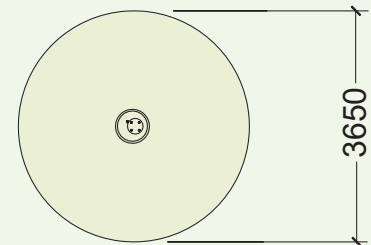

en

Mini round-about for one person consisting of a bowl mounted on a rotation axis which is installed with a slight inclination. One child can sit in the bowl and by shifting of weight or with the help of another child start turning around. With a little practice the children manage to pirouette on their own axis and experience the exciting sensation of the centrifugal force. Also decelerating is done by weight shift.

The nest form and the depth of the seat make turning completely safe and make the round-about also suitable for children with reduced mobility. Play equipment for installation by surface mounting or by concreting.

fr

Mini carrousel pour une personne formé par un bol qui est assemblé sur un axe de rotation installé légèrement incliné. Un enfant peut s'asseoir dans le bol et commencer à tourner par des déplacements du poids du corps ou avec l'aide d'un autre enfant. Avec un peu de pratique les enfants y arrivent à faire des pirouettes sur leur propre axe et peuvent expérimenter la sensation excitante de la force centrifuge. Également il est décéléré par des déplacements du poids du corps. Grâce à sa forme de nid et à la profondeur du siège, le jeu est sécurisé et aussi apte aux personnes à mobilité réduite. Jeu pour montage de surface ou pour installation à sceller.