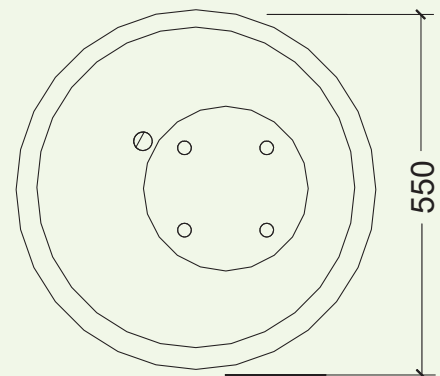

en

Mini round-about for one person consisting of a bowl mounted on a rotation axis which is installed with a slight inclination. One child can sit in the bowl and by shifting of weight or with the help of another child start turning around. With a little practice the children manage to pirouette on their own axis and experience the exciting sensation of the centrifugal force. Also decelerating is done by weight shift.

The nest form and the depth of the seat make turning completely safe and make the round-about also suitable for children with reduced mobility. Play equipment for installation by surface mounting or by concreting.

fr

Mini carrousel pour une personne formé par un bol qui est assemblé sur un axe de rotation installé légèrement incliné. Un enfant peut s'asseoir dans le bol et commencer à tourner par des déplacements du poids du corps ou avec l'aide d'un autre enfant. Avec un peu de pratique les enfants y arrivent à faire des pirouettes sur leur propre axe et peuvent expérimenter la sensation excitante de la force centrifuge. Également il est décéléré par des déplacements du poids du corps. Grâce à sa forme de nid et à la profondeur du siège, le jeu est sécurisé et aussi apte aux personnes à mobilité réduite. Jeu pour montage de surface ou pour installation à sceller.